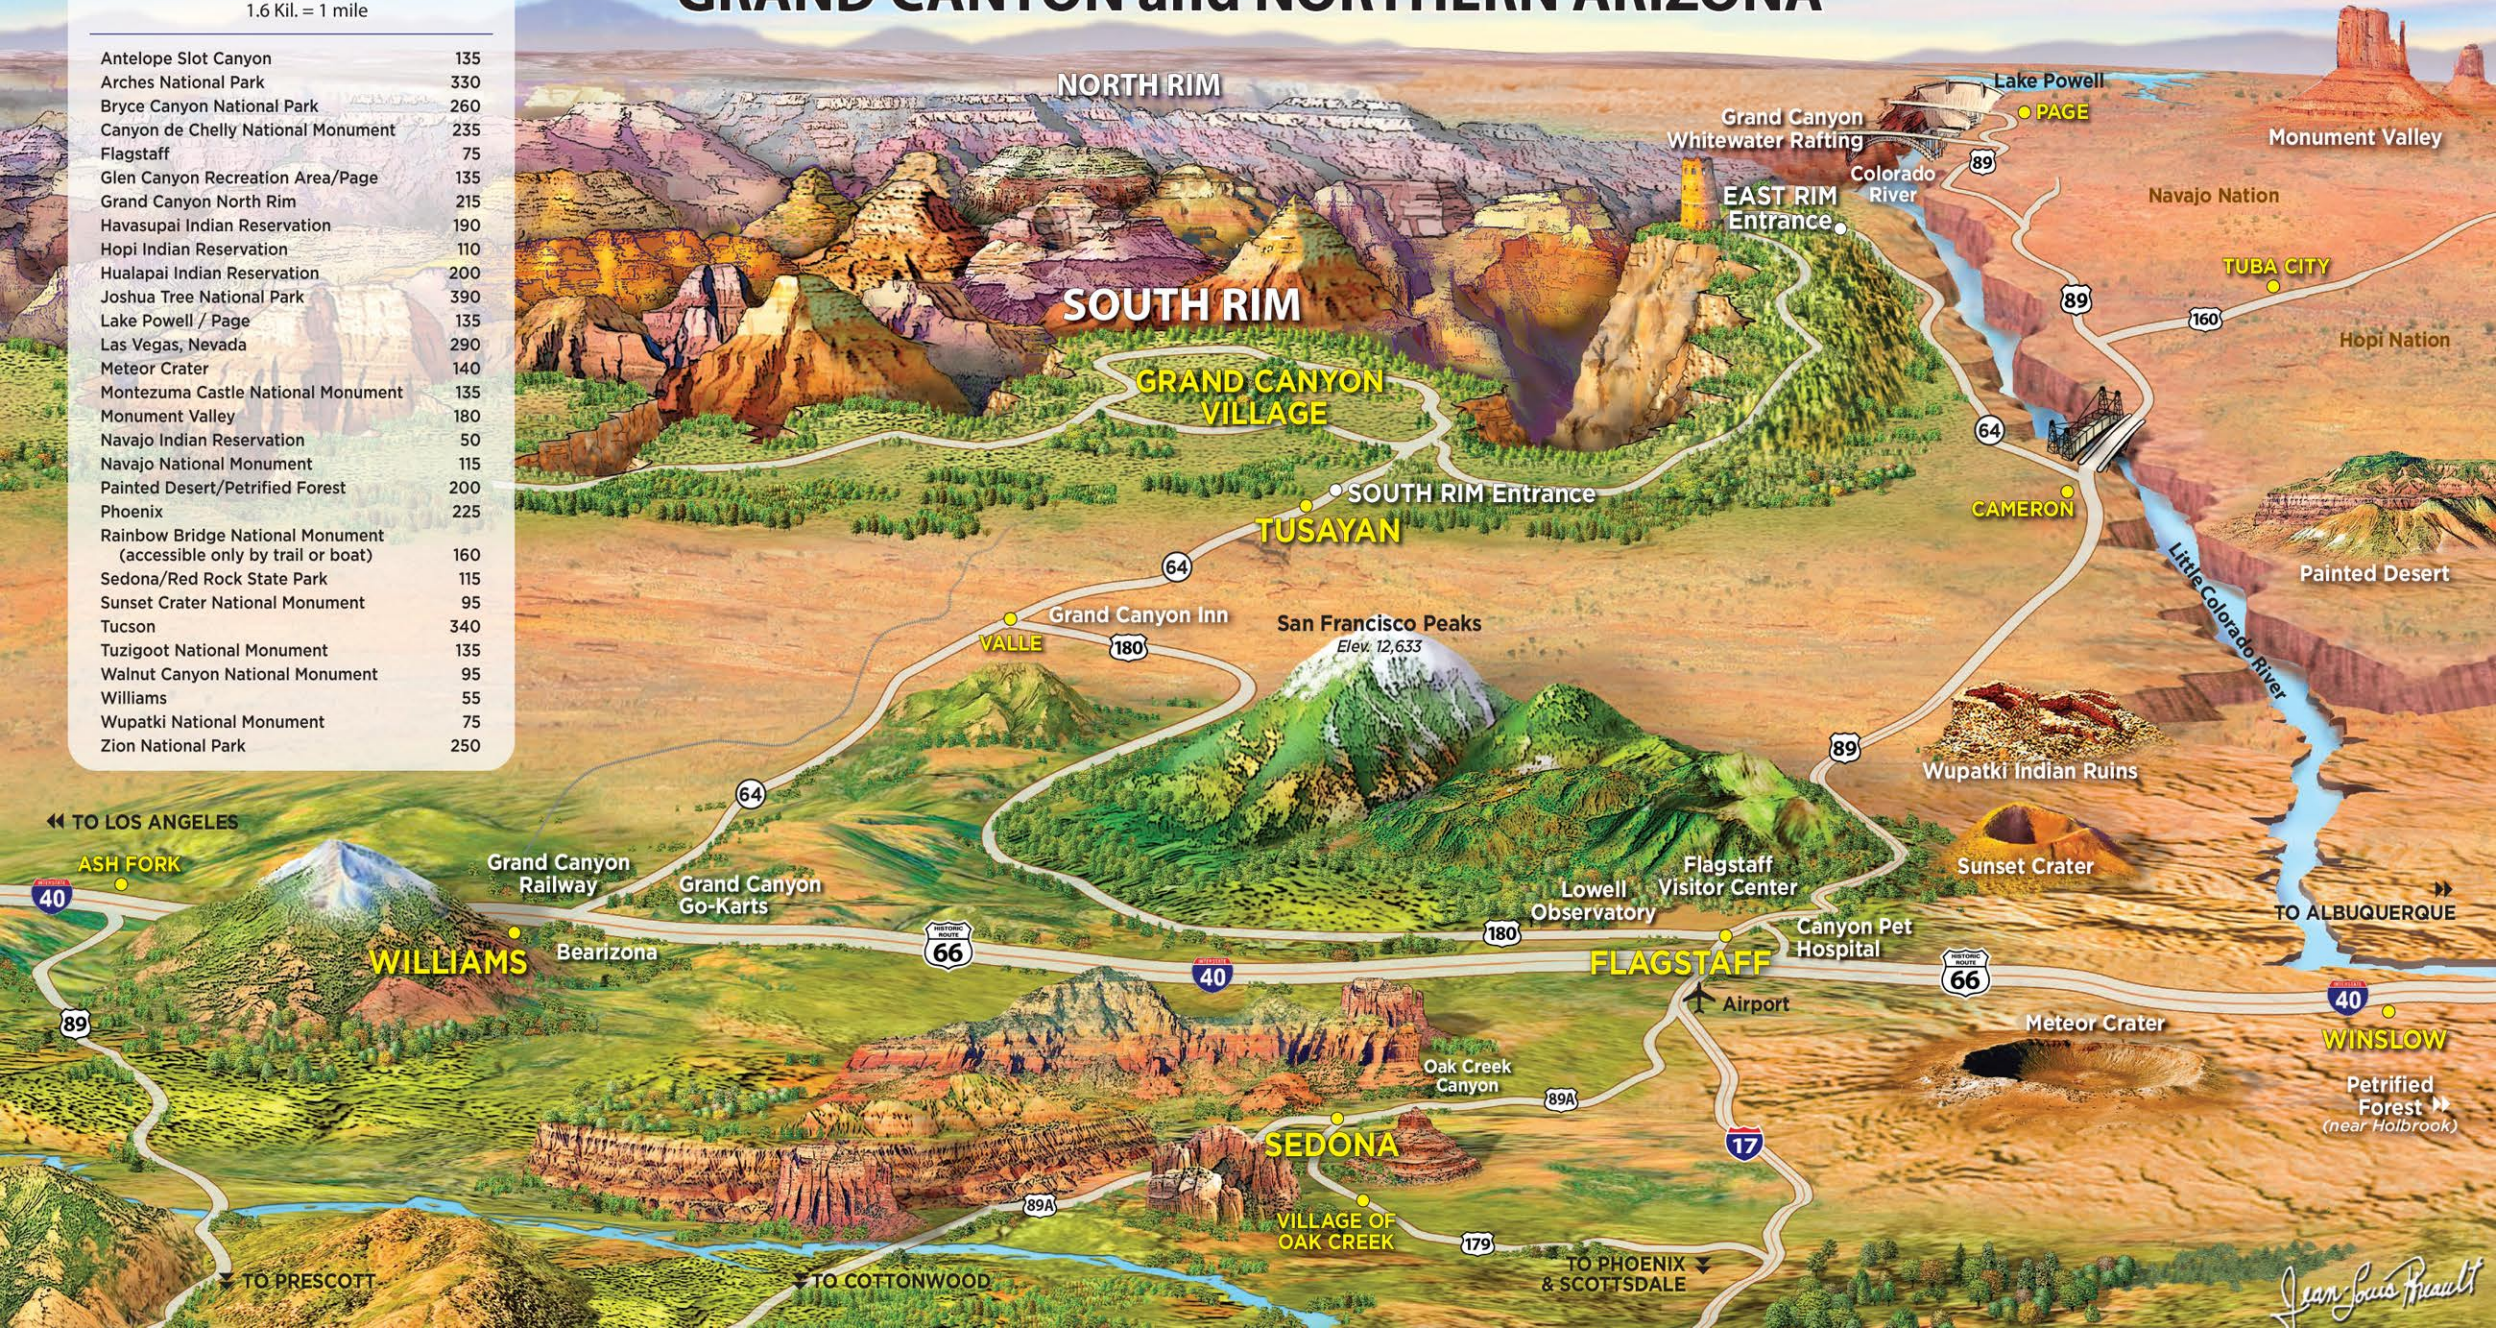

Mileage from Grand Canyon South Rim to:
1.6 Kil. = 1 mile

Antelope Slot Canyon	135
Arches National Park	330
Bryce Canyon National Park	260
Canyon de Chelly National Monument	235
Flagstaff	75
Glen Canyon Recreation Area/Page	135
Grand Canyon North Rim	215
Havasupai Indian Reservation	190
Hopi Indian Reservation	110
Hualapai Indian Reservation	200
Joshua Tree National Park	390
Lake Powell / Page	135
Las Vegas, Nevada	290
Meteor Crater	140
Montezuma Castle National Monument	135
Monument Valley	180
Navajo Indian Reservation	50
Navajo National Monument	115
Painted Desert/Petrified Forest	200
Phoenix	225
Rainbow Bridge National Monument (accessible only by trail or boat)	160
Sedona/Red Rock State Park	115
Sunset Crater National Monument	95
Tucson	340
Tuzigoot National Monument	135
Walnut Canyon National Monument	95
Williams	55
Wupatki National Monument	75
Zion National Park	250

GRAND CANYON and NORTHERN ARIZONA

← TO LOS ANGELES

TO ALBUQUERQUE →

TO PRESCOTT

TO COTTONWOOD

TO PHOENIX & SCOTTSDALE

Jean Louis Proulx